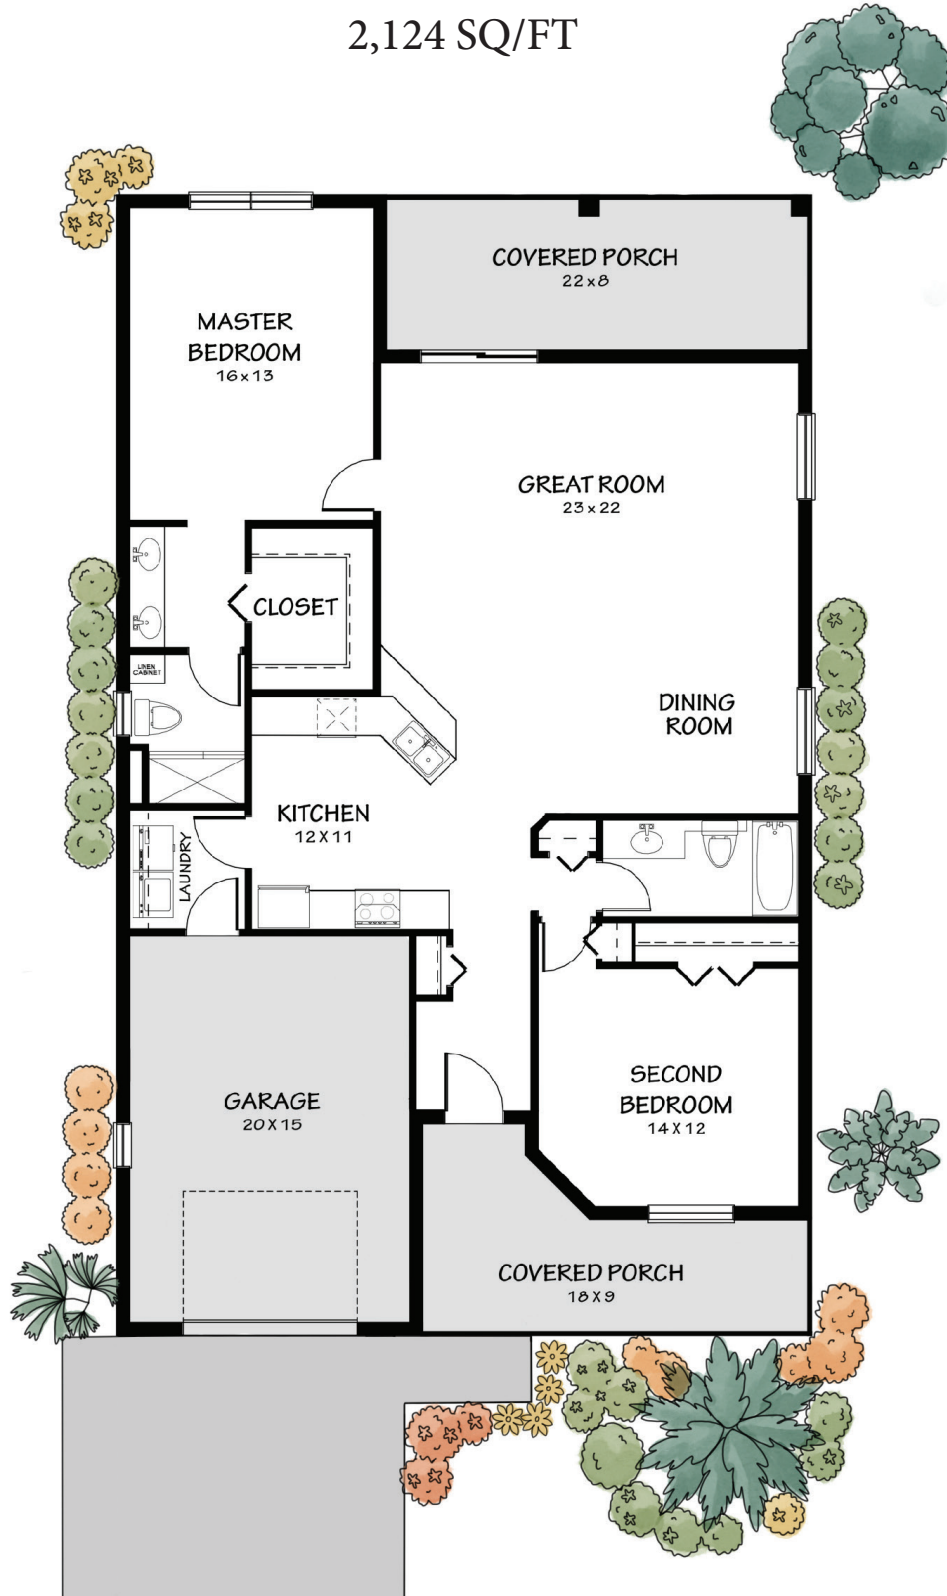

THE STERLING FLOOR PLAN

2,124 SQ/FT

For further information contact: sales@spanishlakes.com

Phone 772-201-0003 www.SpanishLakes.com